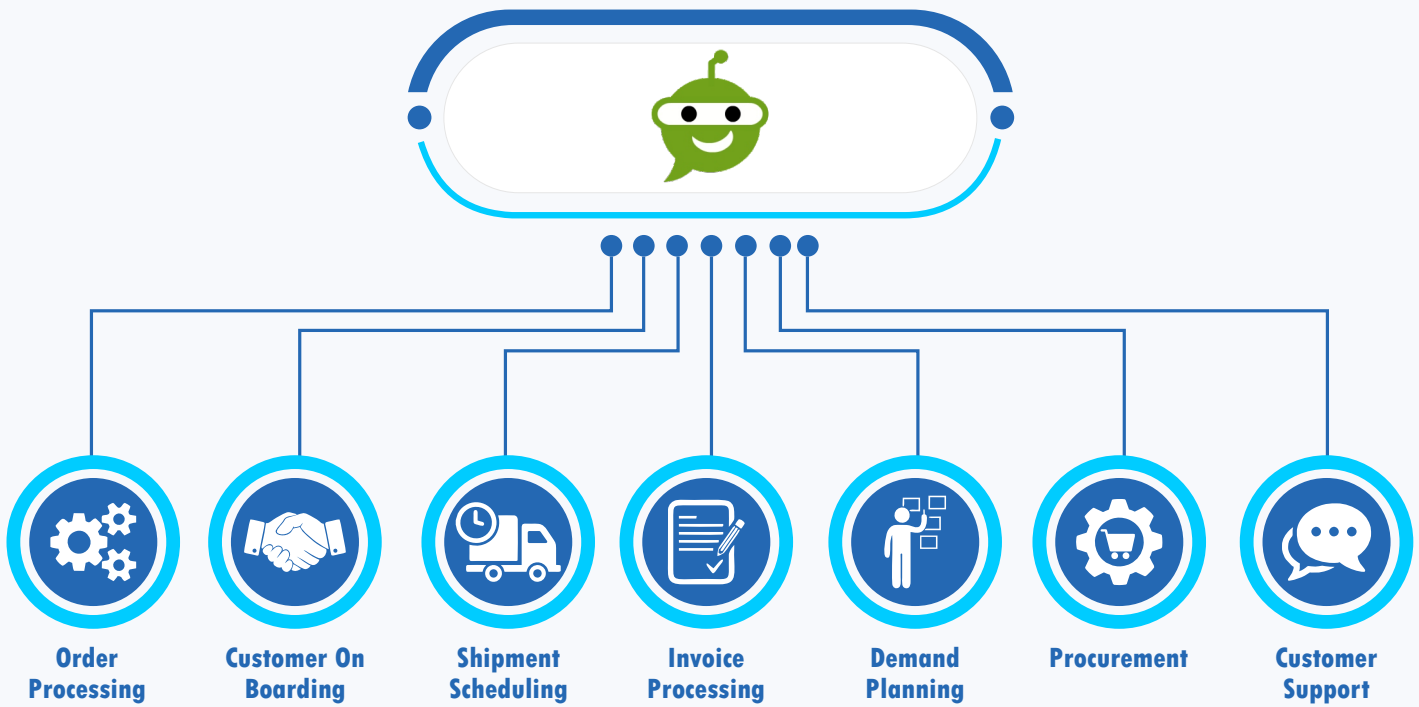

Our USP

We not only Automate, But make it Intelligent

Our Supply Chain Expertise

Reimagine Your Supply Chain Management with ESSPL Powered RPA Bots...